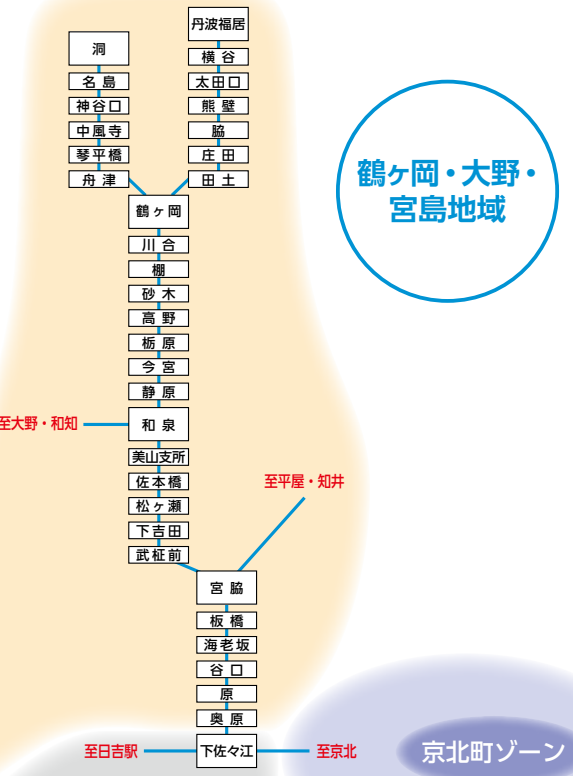

Table with 12 columns (鶴ヶ岡線, 和泉, 11:43, 14:03, 16:16, 19:08, 11:44, 14:04, 16:17, 19:09, 11:46, 14:06, 16:19, 19:11, 11:48, 14:08, 16:21, 19:13, 11:49, 14:09, 16:22, 19:14, 11:51, 14:11, 16:24, 19:16, 11:52, 14:12, 16:25, 19:17, 11:53, 14:13, 16:26, 19:18, 11:54, 14:14, 16:27, 19:19, 7:31, 7:32, 7:33, 7:34, 7:35, 7:36, 7:38

Table with 12 columns (大野線, 和泉, 7:52, 11:45, 16:22, 17:19, 7:53, 11:46, 16:23, 17:20, 7:54, 11:47, 16:24, 17:21, 7:56, 11:49, 16:26, 17:23, 7:58, 11:51, 16:28, 17:25, 7:59, 11:52, 16:29, 17:26, 8:00, 11:53, 16:30, 17:27, 8:00, 12:02, 16:39, 17:27, 8:01, 12:03, 16:40, 17:28, 8:02, 12:04, 16:41, 17:29, 8:03, 12:05, 16:42, 17:30, 8:04, 12:06, 16:43, 17:31, 8:05, 12:07, 16:44, 17:32, 8:05, 12:07, 16:44, 17:32, 8:07, 12:09, 16:46, 17:34, 8:13, 12:11, 16:52, 17:36, 8:27, 12:22, 17:06, 17:47

鶴ヶ岡・大野・宮島地域

京北町ゾーン

日吉町ゾーン

JR接続【和知駅】
和知駅発 8:57 12:30 17:32 18:00
福知山駅着 9:48 13:02 18:06 18:45

※大野ダム乗換